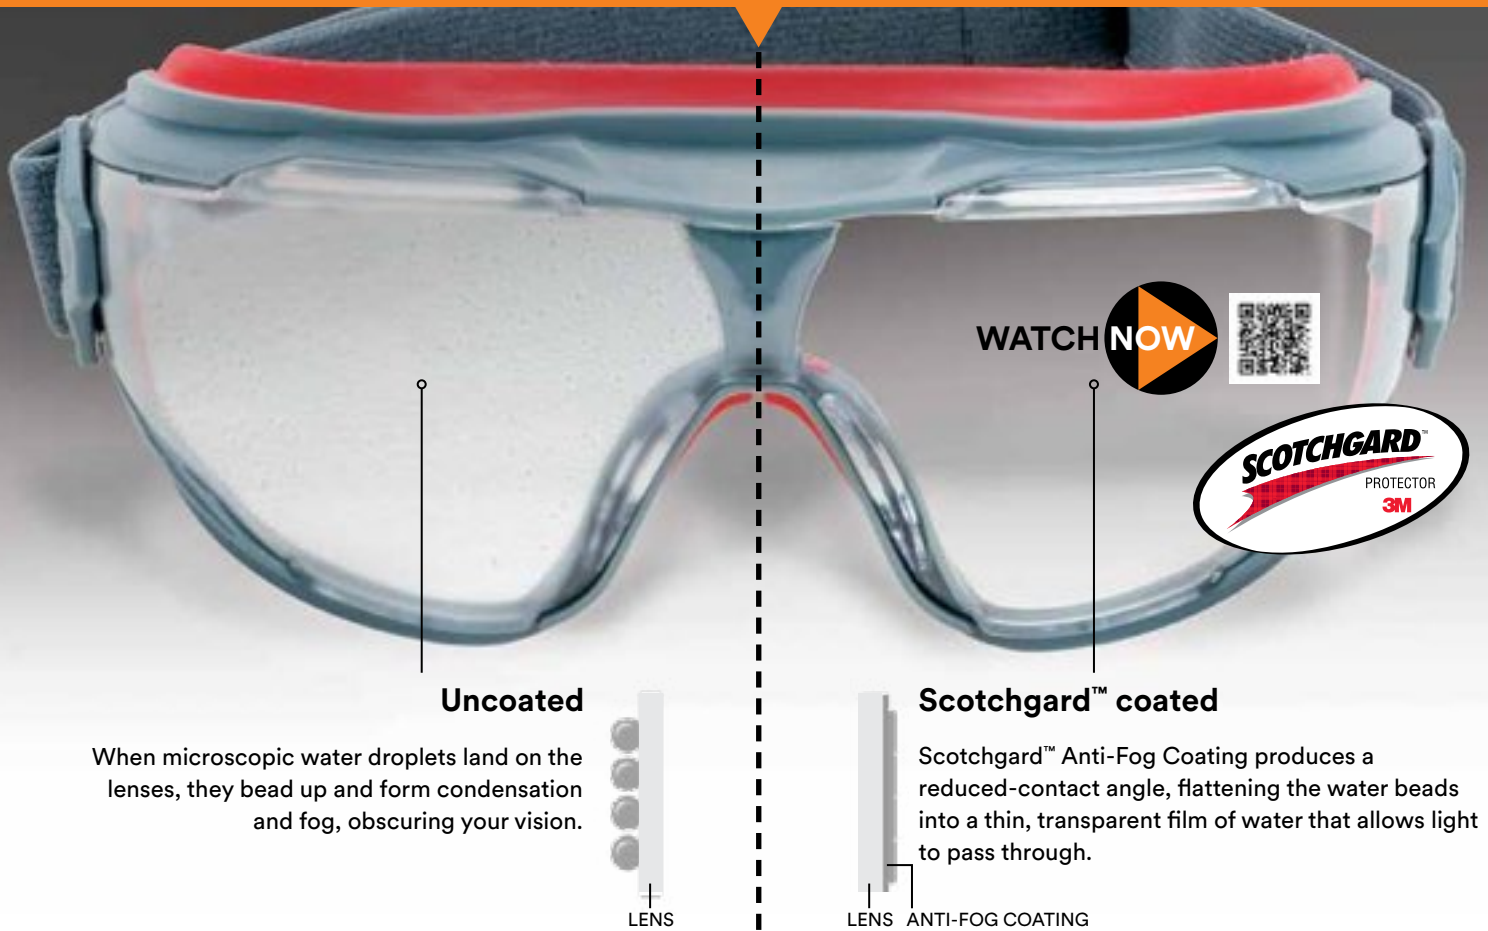

The science behind Scotchgard™ Anti-Fog Technology.